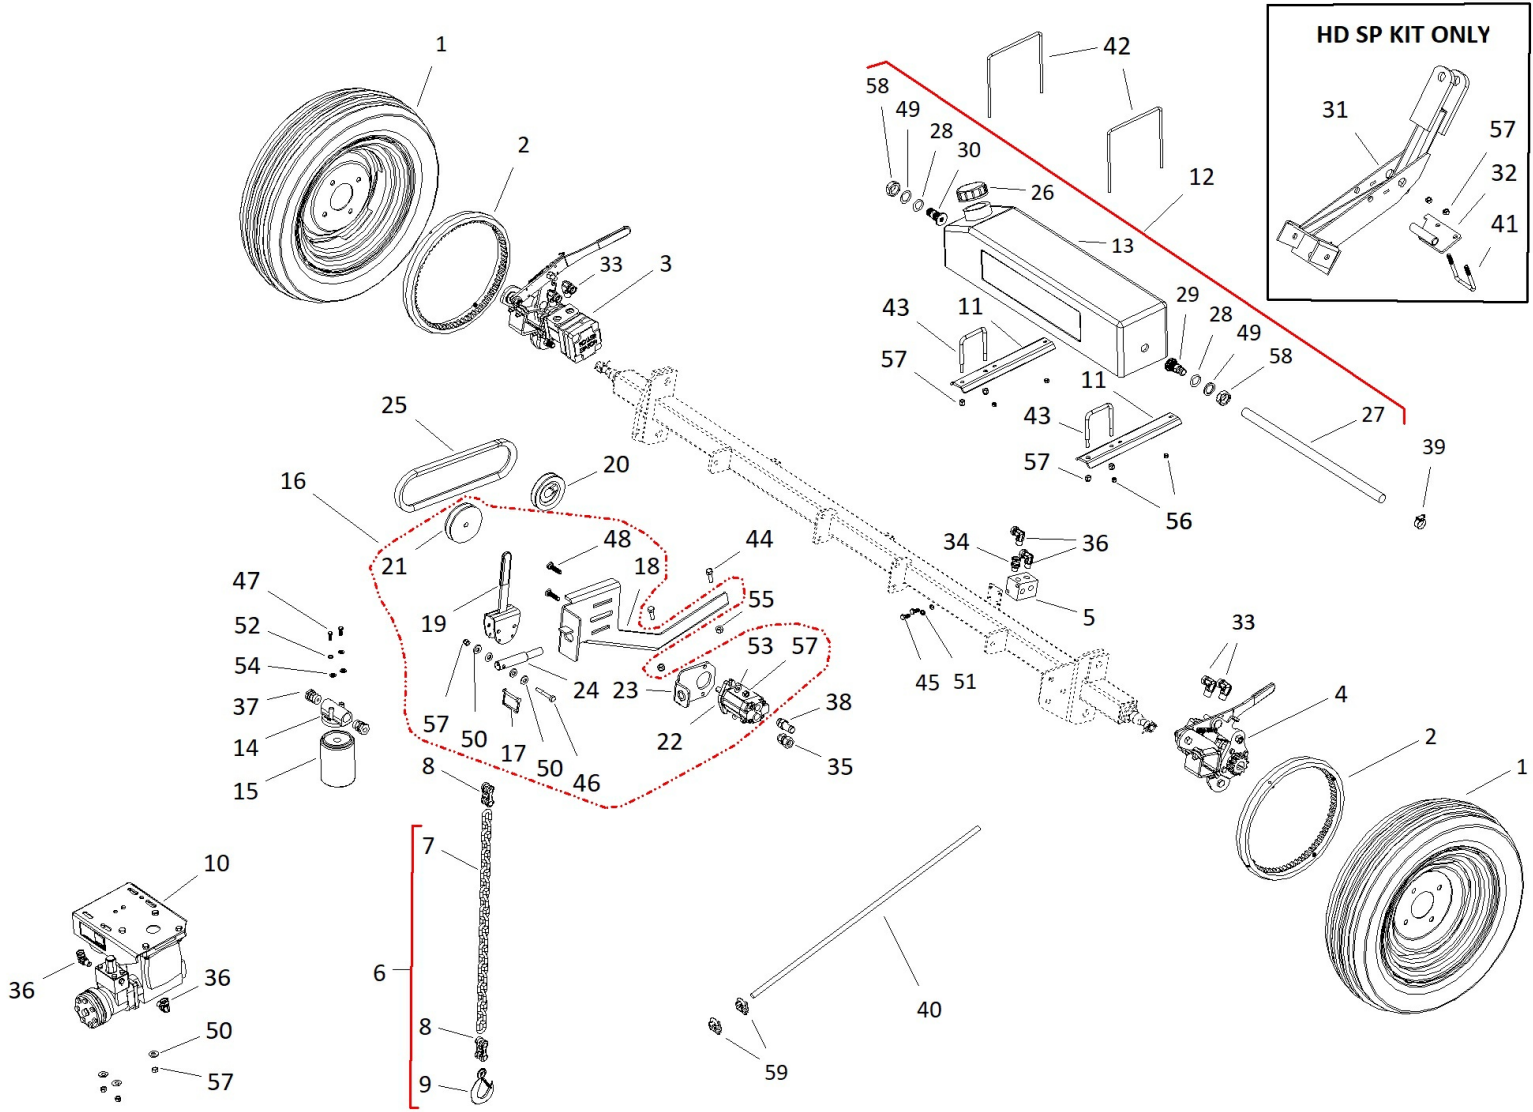

SP KIT PARTS (PRIOR TO 2021)

SP KIT PARTS (PRIOR TO 2021)

Item No.	Part No.	Description
1	10-22289	15X4.5X4 BOLT WHEEL W/RING GEAR
2	10-28175	RING GEAR W/4 SETSCRW 0200334
3	0200015EL	OC ASSY COMPLETE W/MTR/PIN LH
4	0200015ER	OC ASSY COMPLETE W/MTR/PIN RH
5	10-28180	CUSHION BLOCK
6	10-24214	ASSY, SAFETY CHAIN W/ HOOK, 23 LINK
7	10-24215	5/16 GRADE 30 CHAIN X 23 LINK, PLTD
8	10-20083	5/16" MID LINK
9	10-28997	1/2T EYE HOIST HOOK W/LATCH
10	10-23515	STX2 HYD WINCH ASSY, RED
11	10-24019	MNT, HYD TANK, STX
12	10-23226	HYD TANK ASSY, 22L BLACK STX2/XTA
13	9900052B-1	22L TANK (BLACK)
14	9900993	FILTER HEAD, INLINE, 3/4" FNPT
15	9900994	FILTER HYD, 10 MICRON, 3/4"
16	10-24056	ASSY, HYD PUMP, STX
17	10-24057	QUICK PIN 1/4 X 2-1/4
18	10-24008	MNT, PUMP BRKT
19	10-24009	HANDLE, PUMP
20	10-28061	PULLEY, 4.5 X 1-1/8, SNGL 1902217
21	10-28200	PULLEY, 4.5 X 0.5, SNGL 1901226 PMP
22	10-28205	HYDRAULIC PUMP 9900200
23	10-24010	BRKT, PUMP ADJUST
24	10-24011	PUMP PUSH BAR
25	10-24061	BX35 BELT (NOTCHED BELT)
26	1200011	CAP, FOR RESERVOIR & GAS TANK
27	10-29389	3/8" X 18" HYDRAULIC HOSE
28	9900240	O-RING, #318
29	9900021	ALUM FITTING FOR OIL RESERVOIR